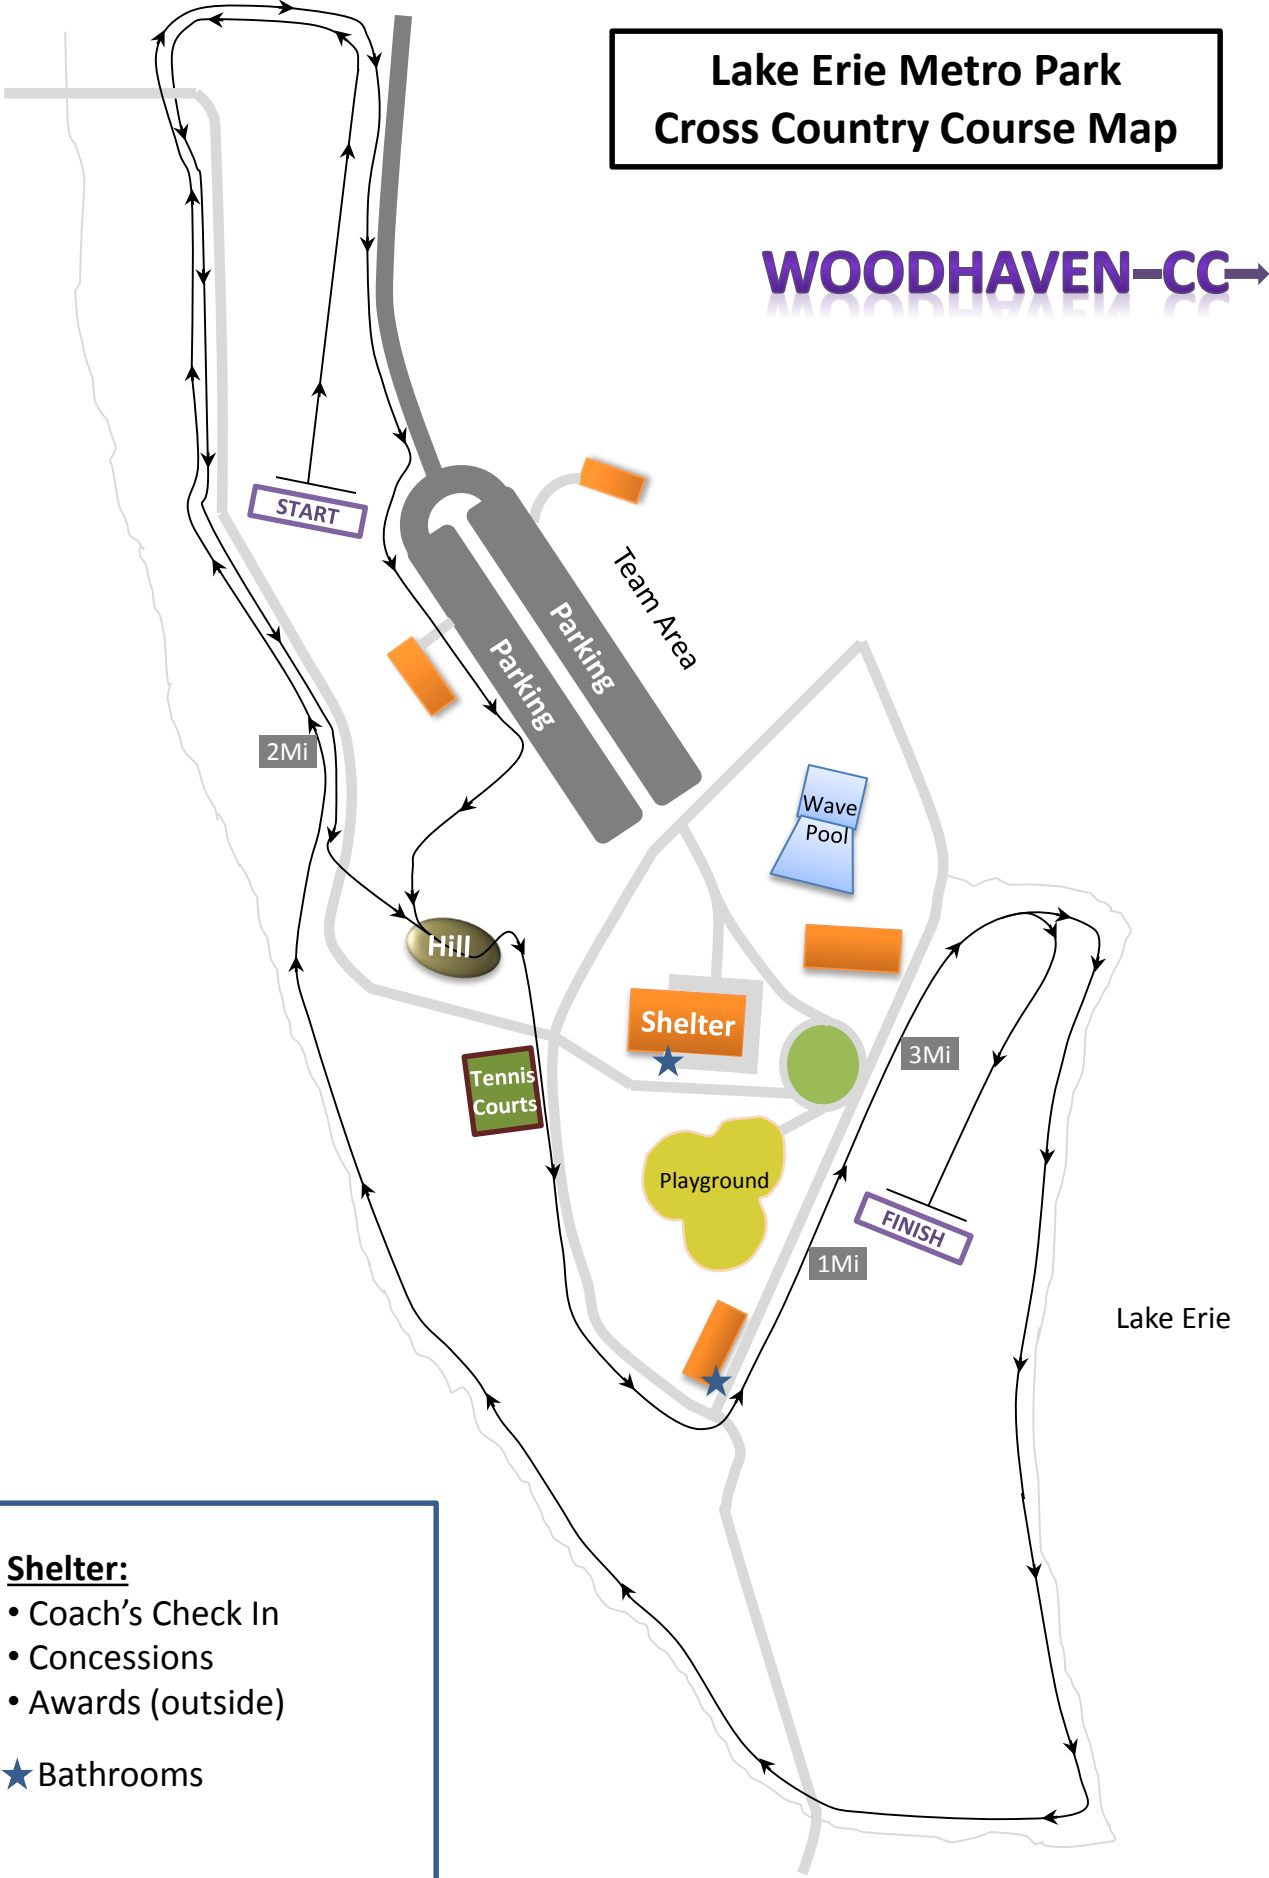

Lake Erie Metro Park Cross Country Course Map

WOODHAVEN-CC →

Shelter:

- Coach's Check In
- Concessions
- Awards (outside)

★ Bathrooms