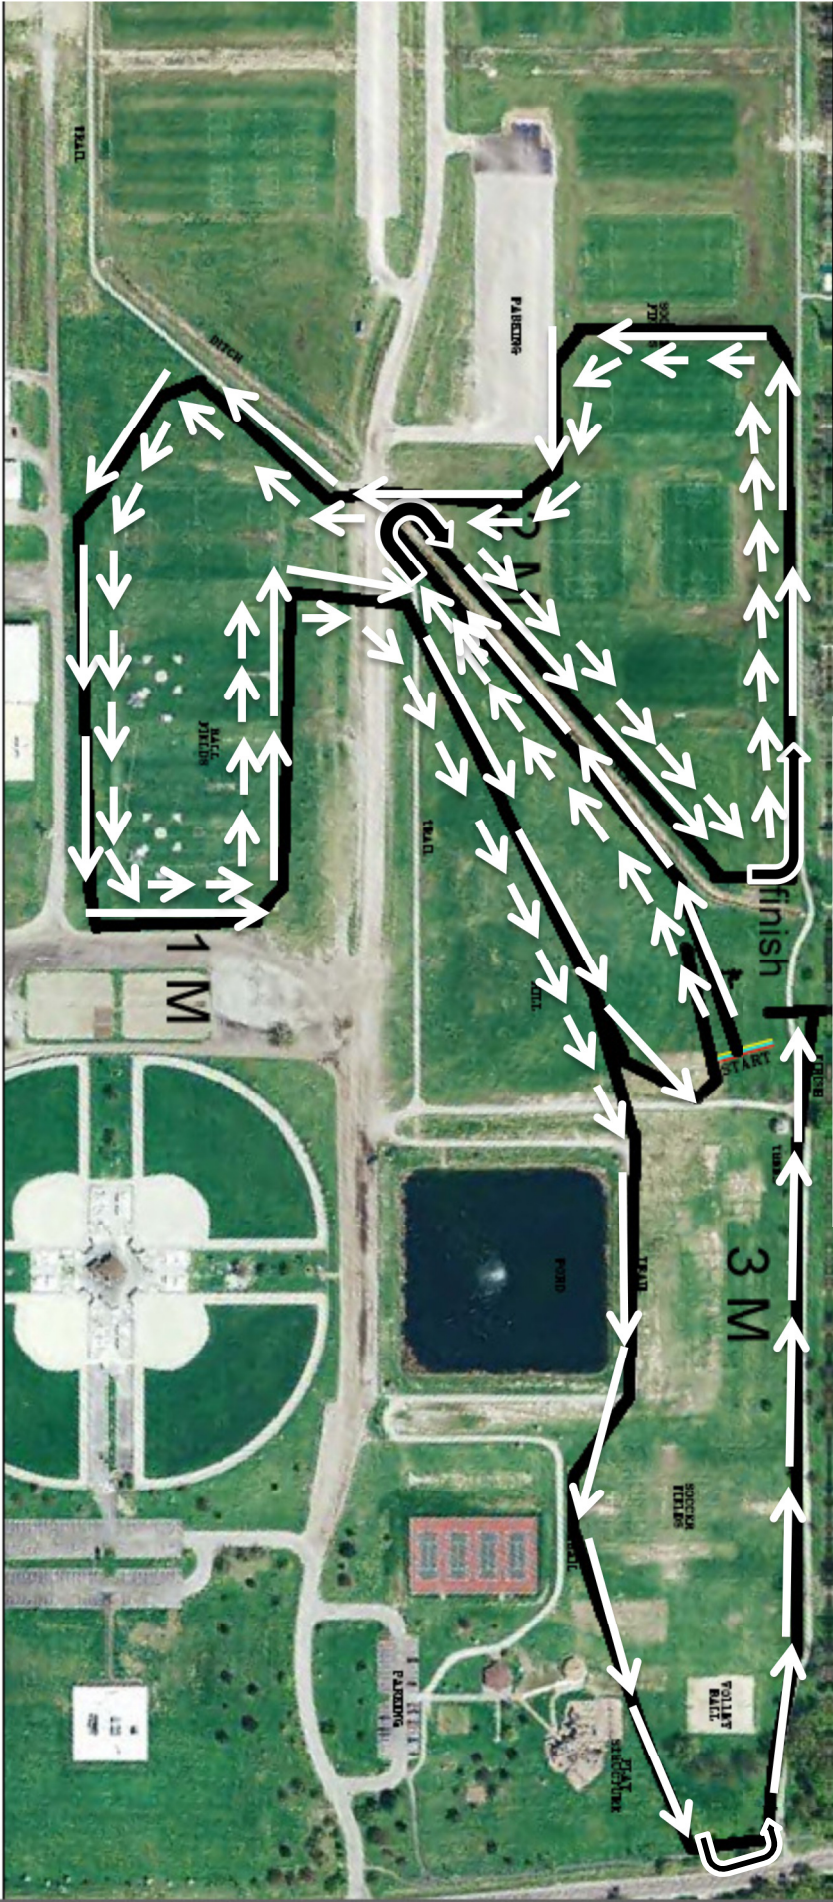

Top Loop 1 →  
 Top Loop 2 →

Munson Park  
 5000 Meter Course

**RACE ROUTES, DISTANCES, START TIME**  
 Boys 8th & 9th, 10th, 11th, 12th  
 Girls 8th & 9th, 10th, 11th, 12th  
 Cross Country, 1 mile  
 Open Run, 1 mile

**LEGEND**  
 Start Line, Finish Line, 1/4, 1/2, 3/4, 1 Mile  
 1/2 Mile, 3/4 Mile, 1 Mile  
 River, Stream  
 Obstacle

**MONROE COUNTY  
 CROSS COUNTRY CLASSIC**